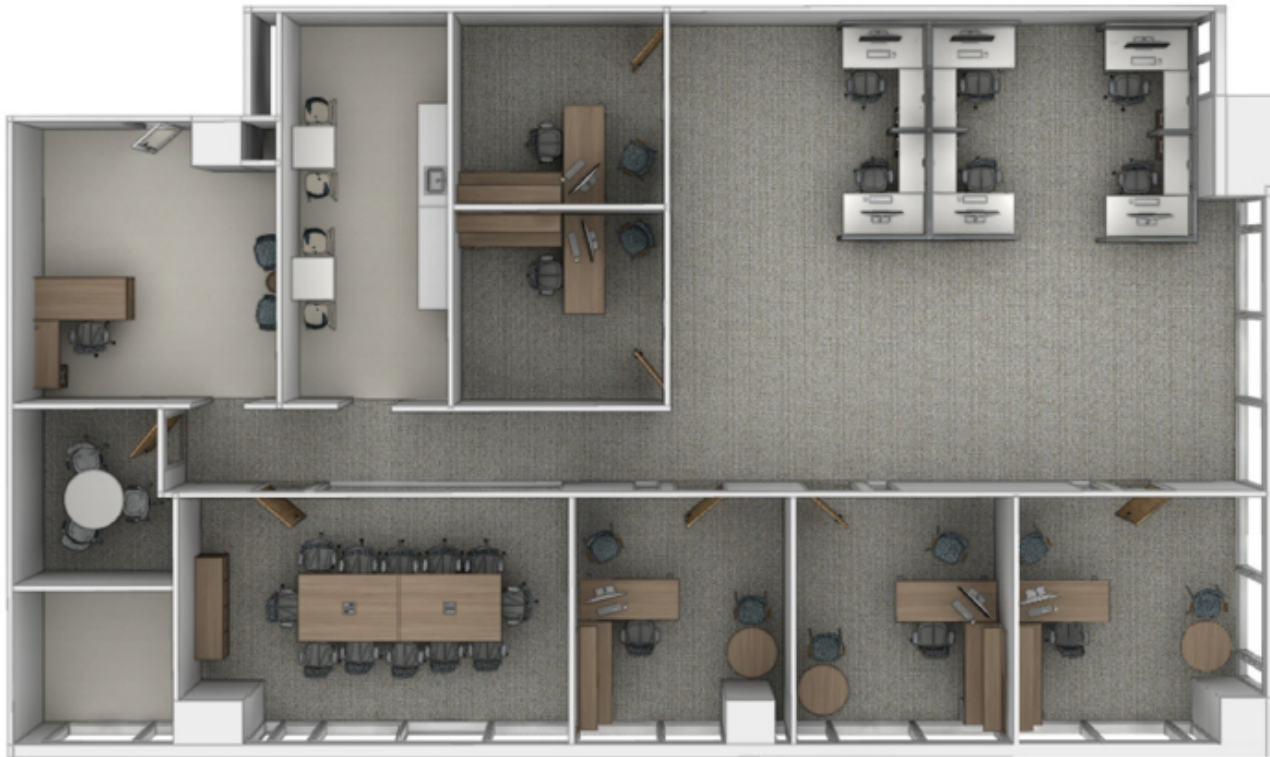

**Suite 225**  
3,579 RSF

Ready Suites+	Pricing Model
MONTHLY RENT	\$ 14,550
FURNITURE & TECHNOLOGY	\$ 12,400
REOCCURRING TELECOM	\$ 400
<b>MONTHLY TOTAL</b>	<b>\$ 17,350</b>
<i>1-5 year lease term</i>	