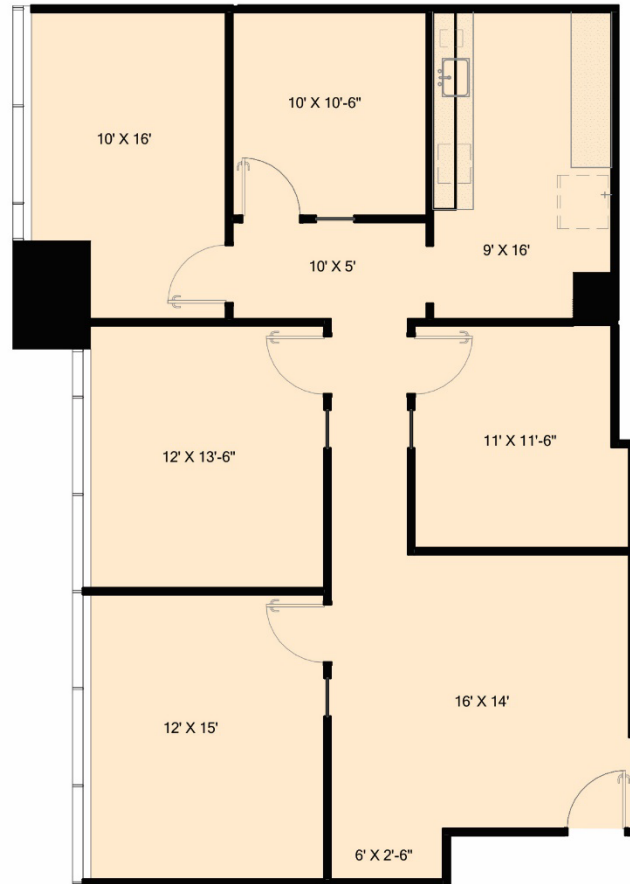

Suite 310
1,586 RSF

8235 DOUGLAS AVENUE
DALLAS, TX 75225
THEDOUGLASDALLAS.COM

Granite
www.graniteprop.com